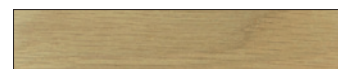

*The shades of the Dub Collection are being pressed traditionally by hand from 3mm aluminium. Visible processing traces show the personal signature of the craftsman. The wooden base made from solid oak wood is precisely milled and accommodates the LED light source. The illuminant can easily be exchanged. The shade is available in three matt colours: white, silver-grey and pastel turquoise.*

**Metallschirm / metal shade**

weiß matt  
white matt

silbergrau matt  
silver-grey matt

pasteltürkis matt  
pastel turquoise matt

**Holzsockel / wooden base**

Eiche  
oak

| Name / name | Typ / type                   | Abmaße / dimensions          | Leuchtmittel / light source |
|-------------|------------------------------|------------------------------|-----------------------------|
| Dub 36/18P  | Pendelleuchte / pendant lamp | Schirm / shade: Ø 36cm/H18cm | 1x GX53 max 10W LED         |